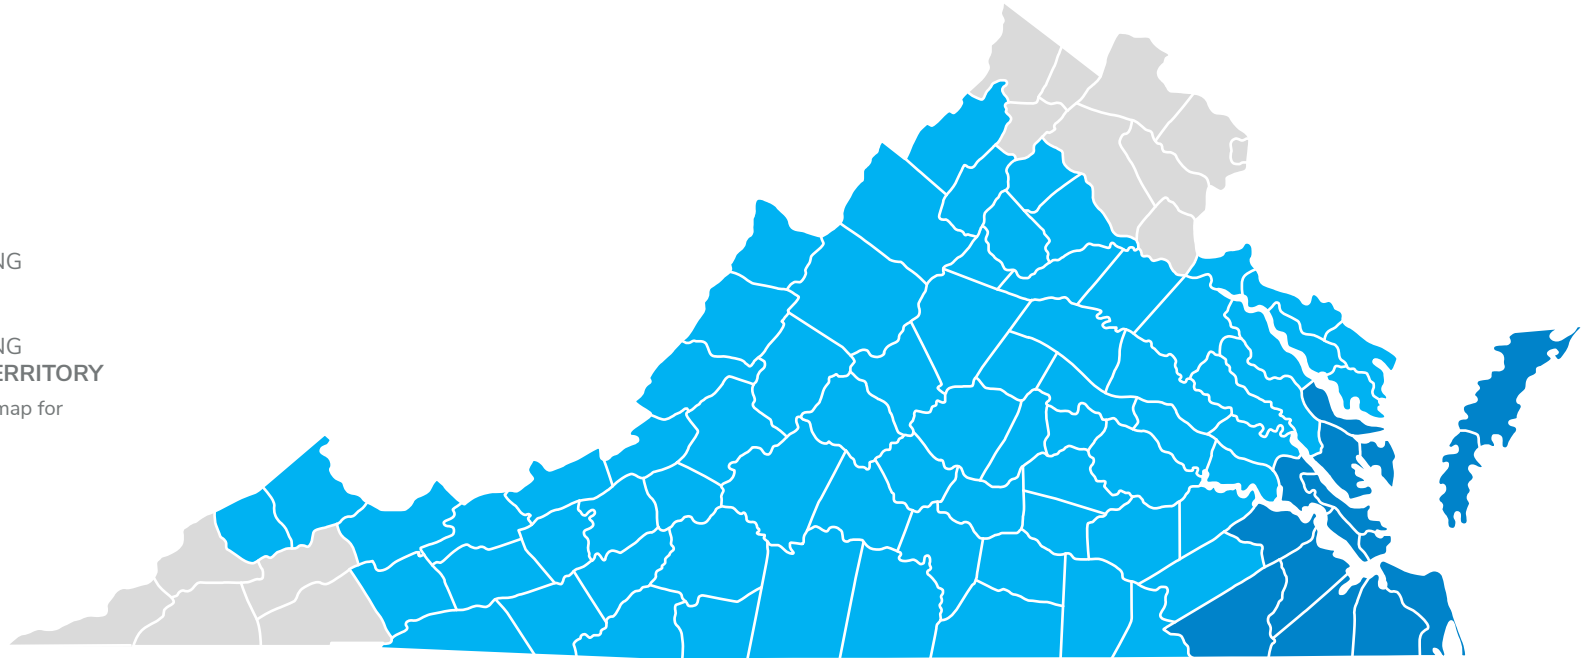

## EASTERN TERRITORY MAP

-  OLD DOMINION LIGHTING  
EASTERN TERRITORY
-  OLD DOMINION LIGHTING  
CENTRAL/WESTERN TERRITORY

View our Central/Western Territory map for more information

EASTERN VIRGINIA

### VIRGINIA COUNTIES

Accomack, Gloucester, Isle of Wight, James City, Mathews, Middlesex, Northampton, Southampton, Surry, and York counties.

### INDEPENDENT VIRGINIA CITIES

Chesapeake, Franklin, Hampton, Newport News, Norfolk, Poquoson, Portsmouth, Suffolk, Virginia Beach, and Williamsburg

### INDEPENDENT NORTH CAROLINA CITIES

Edenton, Elizabeth City

NORTHEASTERN  
NORTH CAROLINA