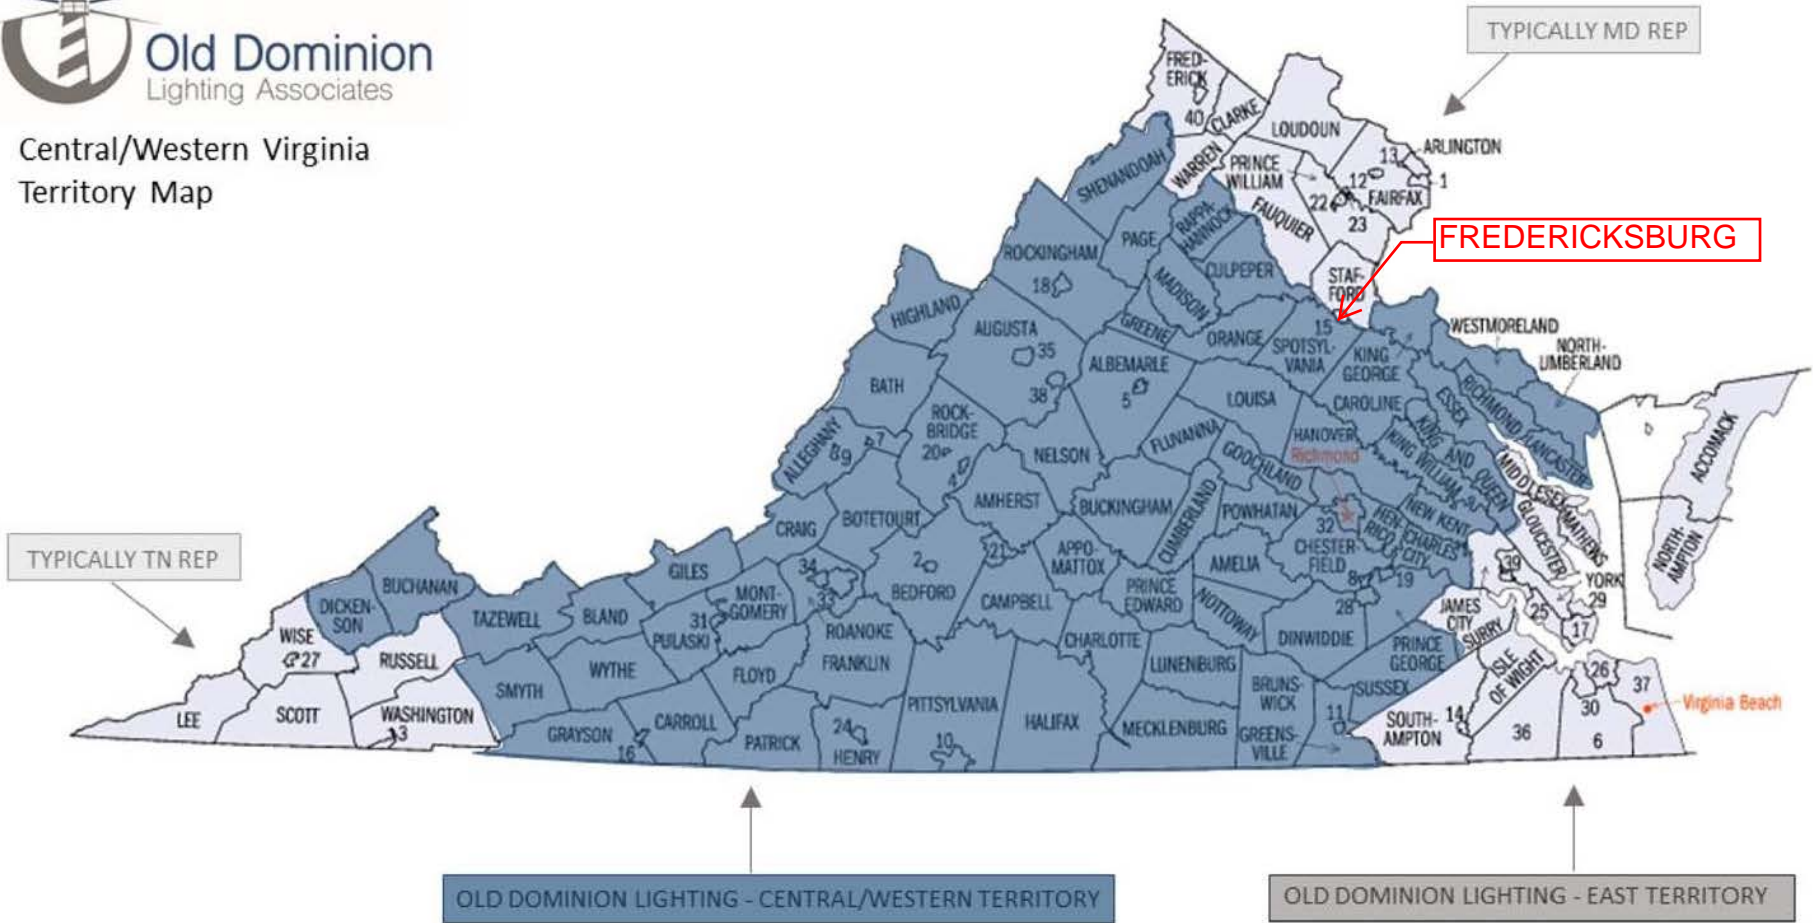

Central/Western Virginia Territory Map

INDEPENDENT CITIES INCLUDED IN OUR TERRITORY:
Bedford, Buena Vista, Charlottesville, Clifton Forge, Colonial Heights, Covington, Danville, Emporia, Fredericksburg, Galax, Harrisonburg, Hopewell, Lexington, Lynchburg, Martinsville, Norton, Petersburg, Radford, Richmond, Roanoke, Salem, South Boston, Staunton, Waynesboro